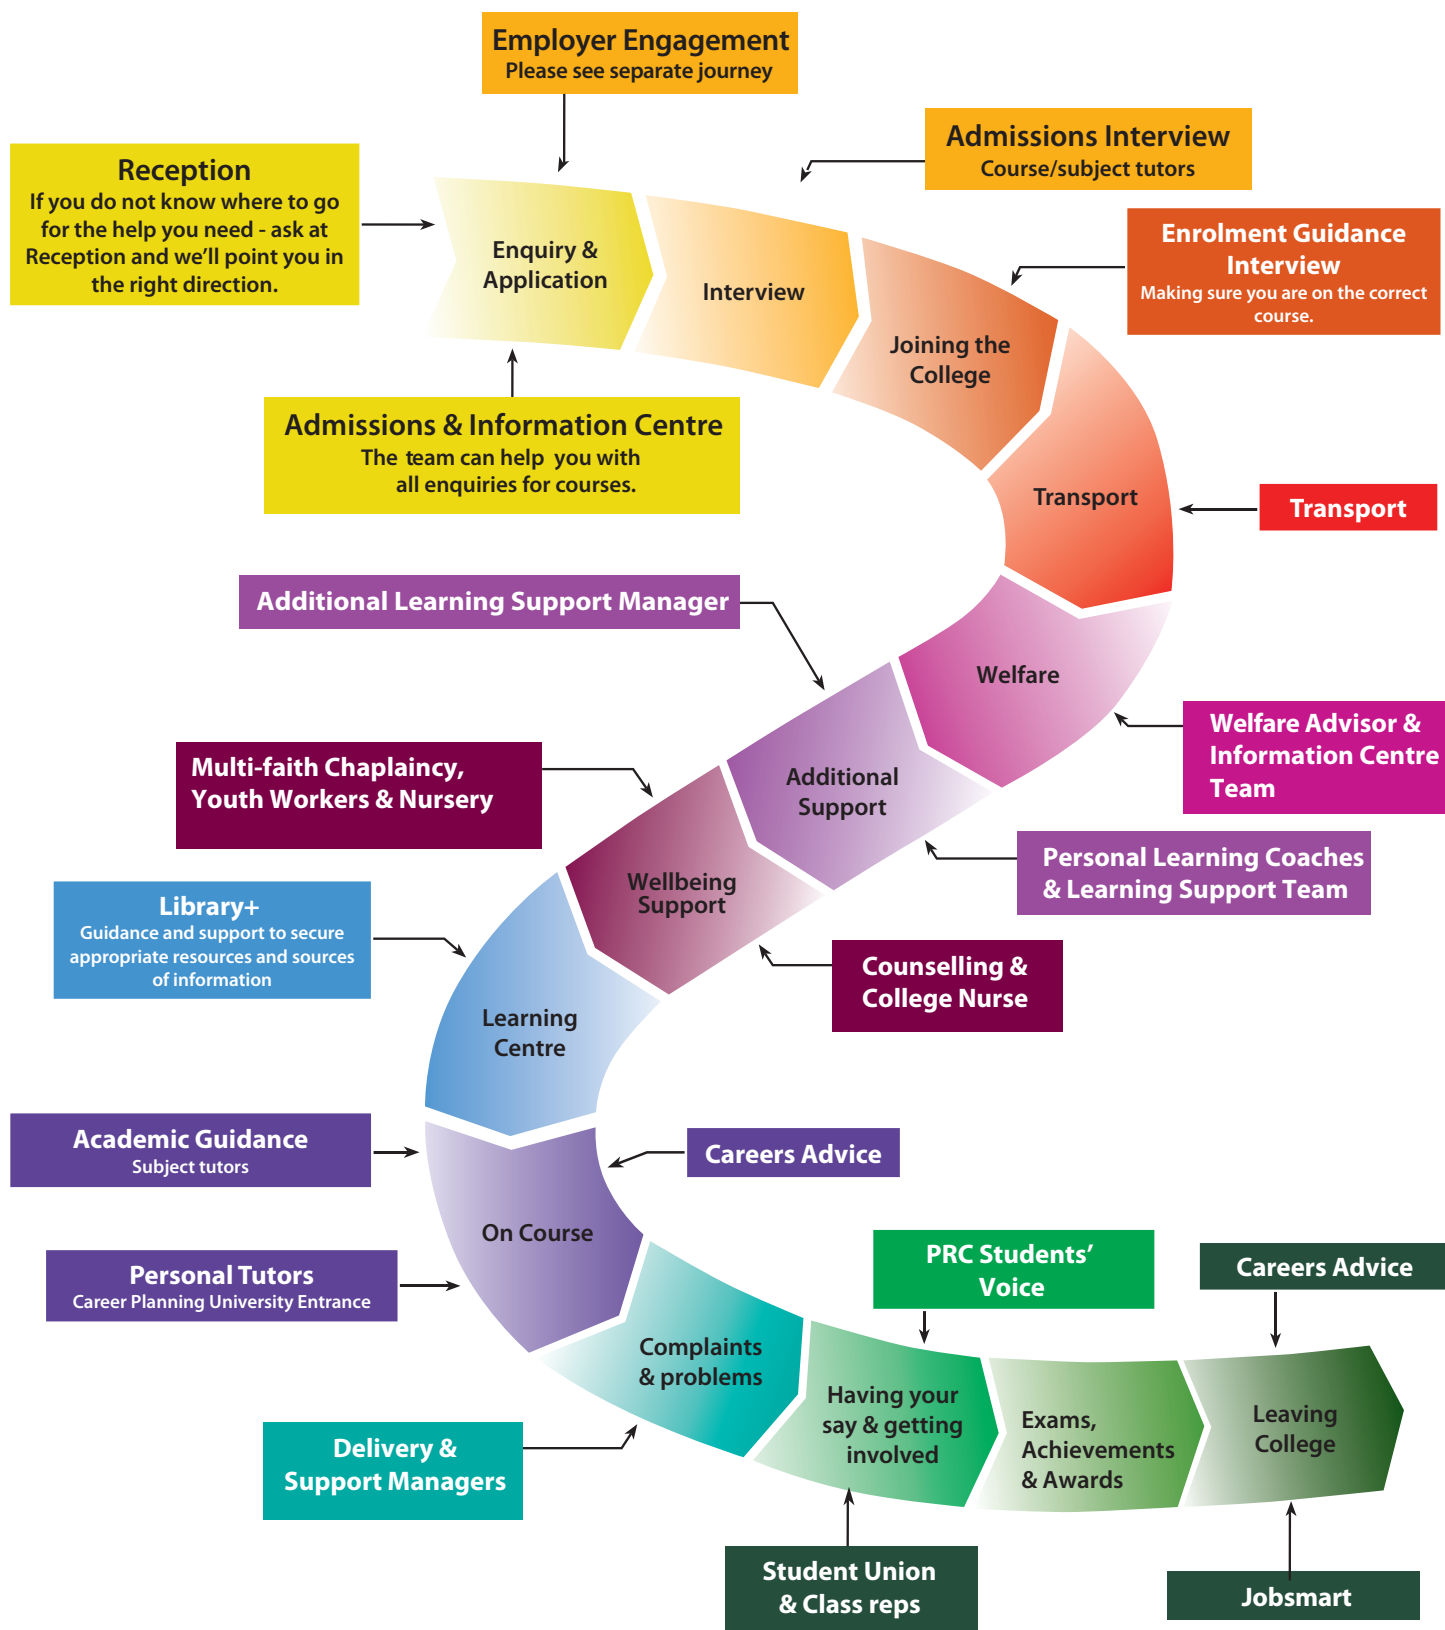

INFORMATION, ADVICE & GUIDANCE SERVICES

Peterborough Regional College

FURTHER EDUCATION

Peterborough Regional College Further Education Learner Journey

Peterborough Regional College Information Advice and Guidance team is made up of specialist staff who are here to help you join the right course and successfully complete it. The quality of this work has achieved national accreditation by meeting the Matrix standards. If you have any questions or difficulties during your time as a student, our dedicated team are here to help.