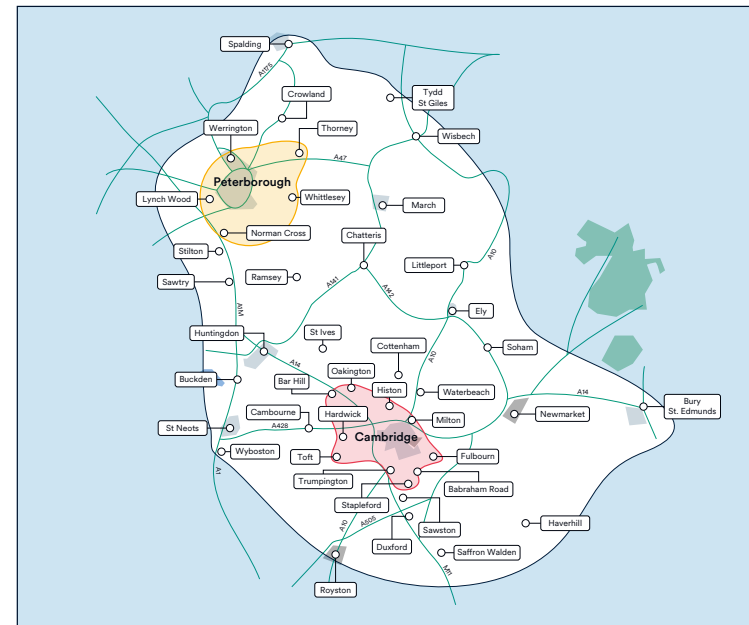

PETERBOROUGH PUBLIC SERVICE ROUTES

Public Service routes to the College are also available **but are not contracted by the College**. If you are eligible, we may be able to offer financial support to assist with the cost of passes for these buses.

STAGECOACH ROUTES

Bretton (North) 3	Longthorpe 1	Thorpe Wood 2
Bretton (South) 2	Orton Brimbles 1	Walton 1
Cardea 5	Orton Malbourne 1	Welland 5
Dogsthorpe 5	Orton Southgate 1	Werrington 1
Farcet 5	Orton Wistow 1	Westwood 3
Fletton 5	Park Farm 3	Woodston 1/5
Gunthorpe 2	Parnwell 4	Yaxley 5
Hampton Hargate 6	Paston 2	
Hampton Vale 6	Stanground 3/5	

To get to Peterborough College from Peterborough Bus Station catch **Citi 5** towards Welland or Dogsthorpe to The Wheatsheaf Or **Citi 2** towards Paston to Park Road Corner.

STAGECOACH TICKETS

If you have a household income below £16,190 and live more than 2 miles from the college in an area not covered by the college bus service, you may be eligible for a smartcard. Smartcards can be used for weekly travel on any of the public bus routes listed.

Stagecoach also offer discounted annual or term time passes for students. To find out more about student discounts, please visit their website: www.stagecoachbus.com.

Single from
City Centre
£2.00

Dayrider
£4.50

Weekly
Megarider
£15.00

©Stagecoach

Peterborough
MegaRider

Cambridge
MegaRider

Cambridgeshire
Plus MegaRider